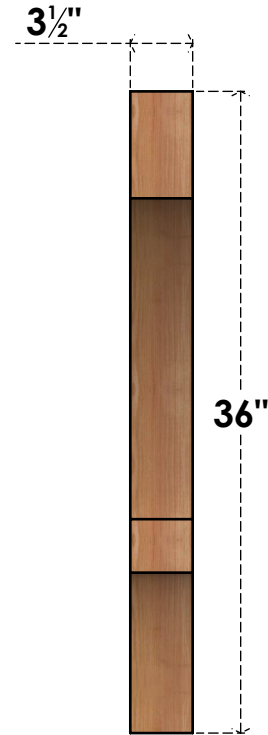

BRC04X32X36BOA00SWR

3 1/2"W X 32"D X 36"H BALBOA SMOOTH BRACE, WESTERN RED CEDAR

SIDE

FRONT

EKENA MILLWORK
 2300 WEST MAIN ST.
 CLARKSVILLE, TX 75426
 TOLL FREE: 866-607-0453
 WWW.EKENAMILLWORK.COM

NOTES

1. INSTALLATION TO BE COMPLETED IN ACCORDANCE WITH MANUFACTURER'S SPECIFICATIONS.
2. DRAWING MAY NOT BE TO SCALE
3. THIS DRAWING IS INTENDED FOR DESIGN AND PLANNING PURPOSES ONLY.
4. ALL INFORMATION CONTAINED HEREIN WAS CURRENT AT THE TIME OF DEVELOPMENT BUT MUST BE REVIEWED AND APPROVED BY THE PRODUCT MANUFACTURER TO BE CONSIDERED ACCURATE.
5. PRODUCTS ARE NOT KILN DRIED. THIS ITEM IS UNIQUE AND WILL CONTAIN THE NATURAL VARIATIONS THAT THE WOOD SPECIES OFFERS. THIS MAY RESULT IN VARIATIONS UP TO 1/4"