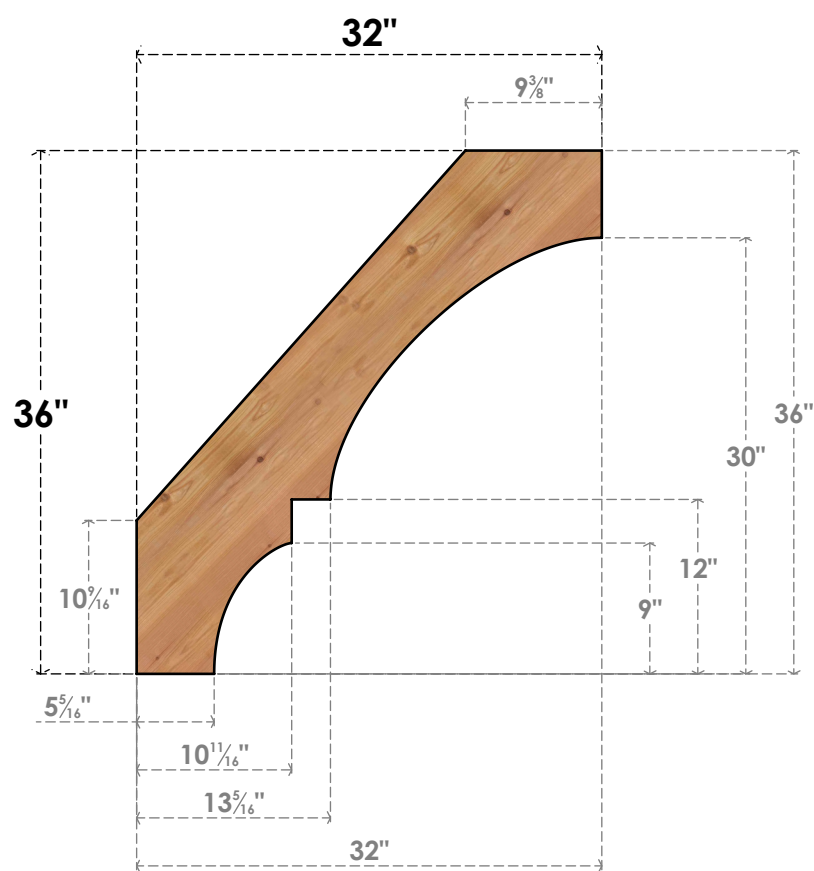

BRC04X32X36BOA00SWR

3 1/2"W X 32"D X 36"H BALBOA SMOOTH BRACE, WESTERN RED CEDAR

SIDE

FRONT

EKENA MILLWORK
 2300 WEST MAIN ST.
 CLARKSVILLE, TX 75426
 TOLL FREE: 866-607-0453
 WWW.EKENAMILLWORK.COM

NOTES

1. INSTALLATION TO BE COMPLETED IN ACCORDANCE WITH MANUFACTURER'S SPECIFICATIONS.
2. DRAWING MAY NOT BE TO SCALE
3. THIS DRAWING IS INTENDED FOR DESIGN AND PLANNING PURPOSES ONLY.
4. ALL INFORMATION CONTAINED HEREIN WAS CURRENT AT THE TIME OF DEVELOPMENT BUT MUST BE REVIEWED AND APPROVED BY THE PRODUCT MANUFACTURER TO BE CONSIDERED ACCURATE.
5. PRODUCTS ARE NOT KILN DRIED. THIS ITEM IS UNIQUE AND WILL CONTAIN THE NATURAL VARIATIONS THAT THE WOOD SPECIES OFFERS. THIS MAY RESULT IN VARIATIONS UP TO 1/4"